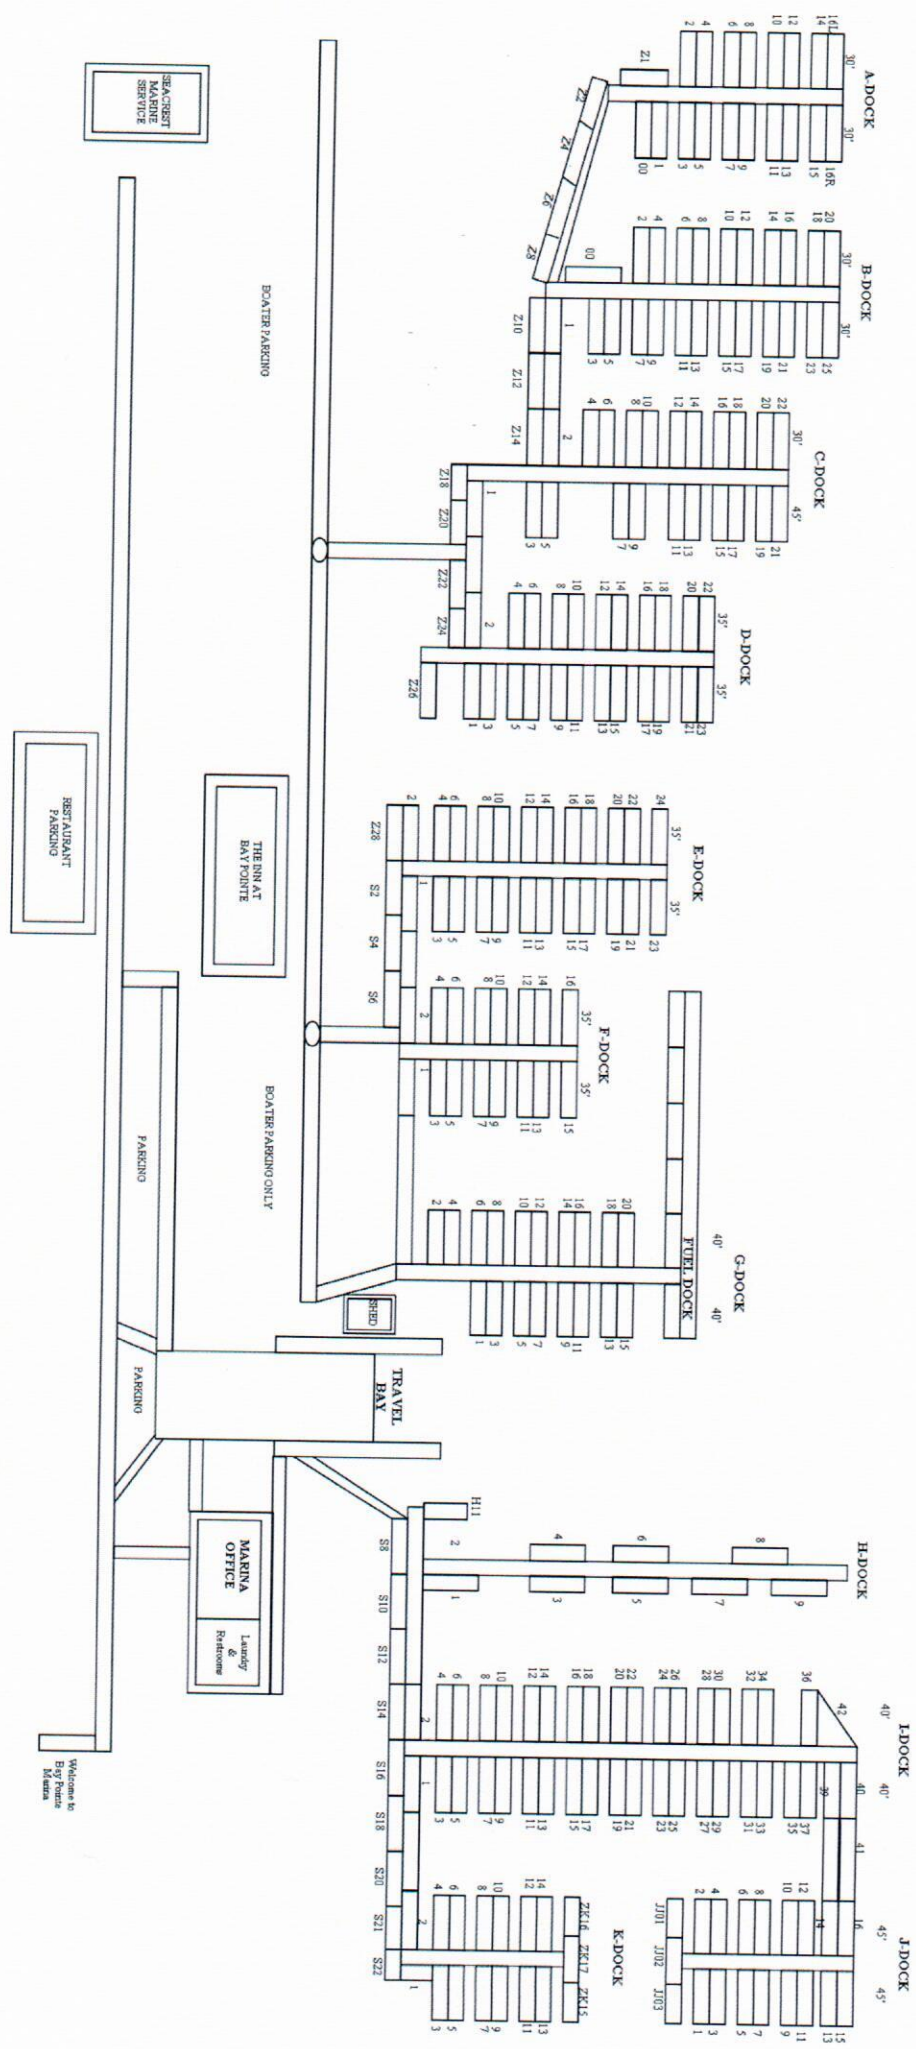

Welcome to the Marina

MARINA OFFICE
Laundry & Refreshments

RESTAURANT PARKING

THE INN AT BAYFOUNTE

SEARCHLIGHT MARINE SERVICE